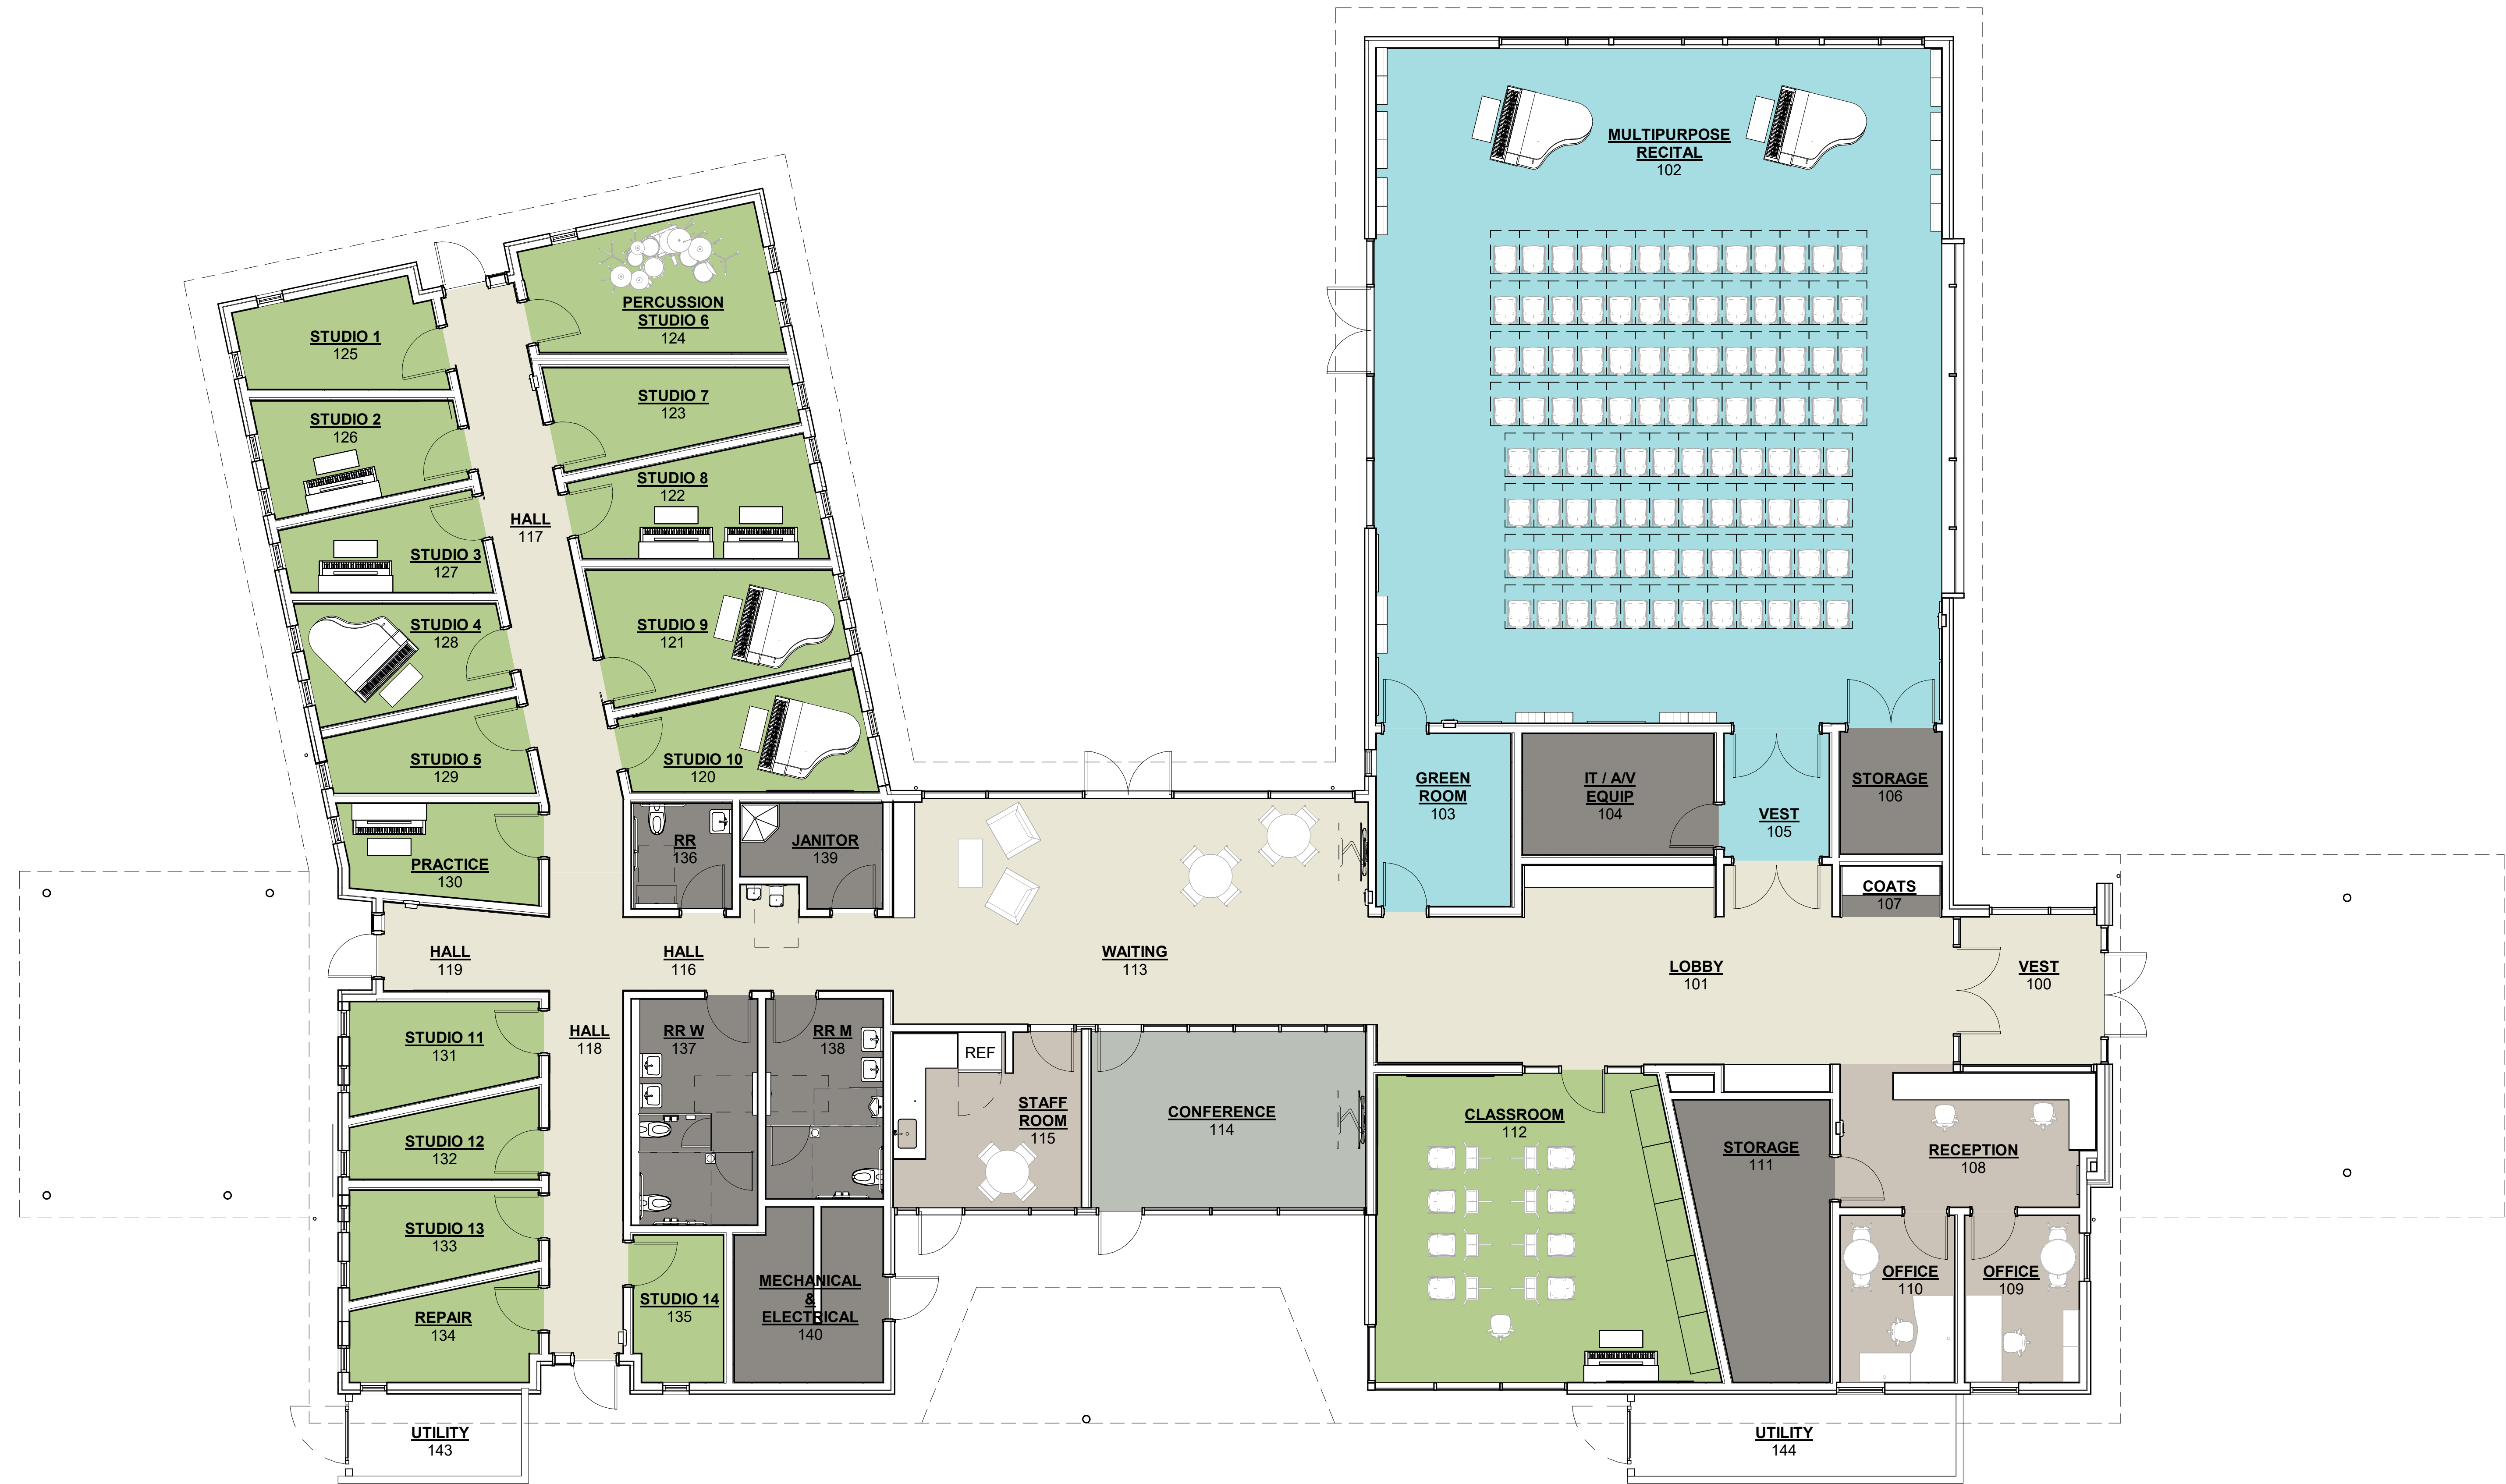

VIEW FROM RIVER LAKES PARKWAY

AERIAL VIEW

NORTH FACADE - VIEW FROM RIVER LAKES PARKWAY

EAST FACADE - ENTRY

SOUTH FACADE - VIEW FROM SMITH FIELDS

WEST FACADE - VIEW TOWARDS STUDIO WING

FLOOR PLAN

SITE PLAN